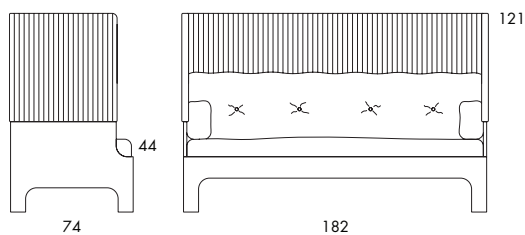

Koja is also available as an easy chair and a 3-seat sofa.

**S53L** 34 kg | 0.95 m<sup>3</sup>/pc

	<b>S53L</b>
Seat height	44
Overall height	83
Seat width	137
Overall width	140
Seat depth	55
Overall depth	74
Weight, kg	34
Cbm	0.95

**S53H** 47 kg | 1.4 m<sup>3</sup>/pc

	<b>S53H</b>
Seat height	44
Overall height	121
Seat width	137
Overall width	140
Seat depth	55
Overall depth	74
Weight, kg	47
Cbm	1.4

**S52L** 40 kg | 1.35 m<sup>3</sup>/pc**S52H** 60 kg | 2.0 m<sup>3</sup>/pc

Koja is also available as an easy chair and a 2-seat sofa.

**S52L** 40 kg | 1.35 m<sup>3</sup>/pc

	<b>S52L</b>
Seat height	44
Overall height	83
Seat width	177
Overall width	182
Seat depth	55
Overall depth	74
Weight, kg	40
Cbm	1.35/pc

**S52H** 60 kg | 2.0 m<sup>3</sup>/pc

	<b>S52H</b>
Seat height	44
Overall height	121
Seat width	177
Overall width	182
Seat depth	55
Overall depth	74
Weight, kg	60
Cbm	2