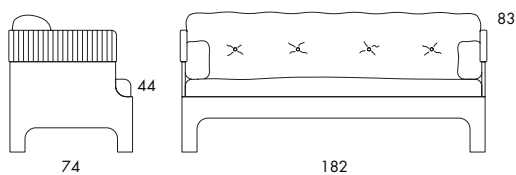

Koja is also available as an easy chair and a 3-seat sofa.

**S53L** 34 kg | 0.95 m<sup>3</sup>/pc

	<b>S53L</b>
Seat height	44
Overall height	83
Seat width	137
Overall width	140
Seat depth	55
Overall depth	74
Weight, kg	34
Cbm	0.95

**S53H** 47 kg | 1.4 m<sup>3</sup>/pc

	<b>S53H</b>
Seat height	44
Overall height	121
Seat width	137
Overall width	140
Seat depth	55
Overall depth	74
Weight, kg	47
Cbm	1.4

**S52L** 40 kg | 1.35 m<sup>3</sup>/pc**S52H** 60 kg | 2.0 m<sup>3</sup>/pc

Koja is also available as an easy chair and a 2-seat sofa.

**S52L** 40 kg | 1.35 m<sup>3</sup>/pc

	<b>S52L</b>
Seat height	44
Overall height	83
Seat width	177
Overall width	182
Seat depth	55
Overall depth	74
Weight, kg	40
Cbm	1.35/pc

**S52H** 60 kg | 2.0 m<sup>3</sup>/pc

	<b>S52H</b>
Seat height	44
Overall height	121
Seat width	177
Overall width	182
Seat depth	55
Overall depth	74
Weight, kg	60
Cbm	2