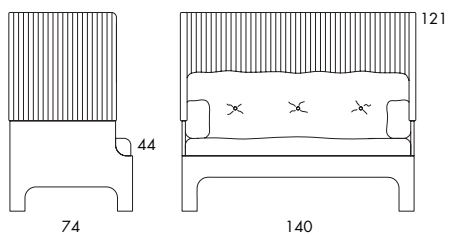

Koja is also available as an easy chair and a 3-seat sofa.

**S53L** 34 kg | 0.95 m<sup>3</sup>/pc

	<b>S53L</b>
Seat height	44
Overall height	83
Seat width	137
Overall width	140
Seat depth	55
Overall depth	74
Weight, kg	34
Cbm	0.95

**S53H** 47 kg | 1.4 m<sup>3</sup>/pc

	<b>S53H</b>
Seat height	44
Overall height	121
Seat width	137
Overall width	140
Seat depth	55
Overall depth	74
Weight, kg	47
Cbm	1.4

**S52L** 40 kg | 1.35 m<sup>3</sup>/pc**S52H** 60 kg | 2.0 m<sup>3</sup>/pc

Koja is also available as an easy chair and a 2-seat sofa.

**S52L** 40 kg | 1.35 m<sup>3</sup>/pc

	<b>S52L</b>
Seat height	44
Overall height	83
Seat width	177
Overall width	182
Seat depth	55
Overall depth	74
Weight, kg	40
Cbm	1.35/pc

**S52H** 60 kg | 2.0 m<sup>3</sup>/pc

	<b>S52H</b>
Seat height	44
Overall height	121
Seat width	177
Overall width	182
Seat depth	55
Overall depth	74
Weight, kg	60
Cbm	2