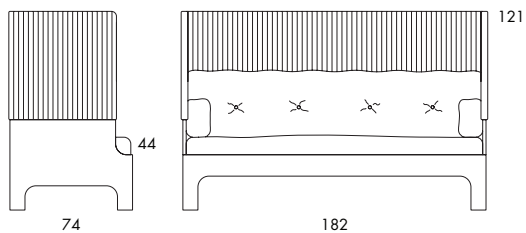

Koja is also available as an easy chair and a 3-seat sofa.

**S53L** 34 kg | 0.95 m<sup>3</sup>/pc

	<b>S53L</b>
Seat height	44
Overall height	83
Seat width	137
Overall width	140
Seat depth	55
Overall depth	74
Weight, kg	34
Cbm	0.95

**S53H** 47 kg | 1.4 m<sup>3</sup>/pc

	<b>S53H</b>
Seat height	44
Overall height	121
Seat width	137
Overall width	140
Seat depth	55
Overall depth	74
Weight, kg	47
Cbm	1.4

**S52L** 40 kg | 1.35 m<sup>3</sup>/pc**S52H** 60 kg | 2.0 m<sup>3</sup>/pc

Koja is also available as an easy chair and a 2-seat sofa.

**S52L** 40 kg | 1.35 m<sup>3</sup>/pc

	<b>S52L</b>
Seat height	44
Overall height	83
Seat width	177
Overall width	182
Seat depth	55
Overall depth	74
Weight, kg	40
Cbm	1.35/pc

**S52H** 60 kg | 2.0 m<sup>3</sup>/pc

	<b>S52H</b>
Seat height	44
Overall height	121
Seat width	177
Overall width	182
Seat depth	55
Overall depth	74
Weight, kg	60
Cbm	2