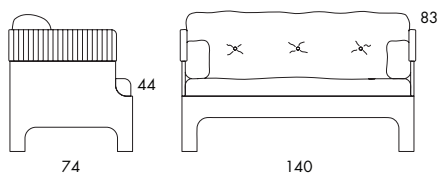

Koja is also available as an easy chair and a 3-seat sofa.

**S53L** 34 kg | 0.95 m<sup>3</sup>/pc

	<b>S53L</b>
Seat height	44
Overall height	83
Seat width	137
Overall width	140
Seat depth	55
Overall depth	74
Weight, kg	34
Cbm	0.95

**S53H** 47 kg | 1.4 m<sup>3</sup>/pc

	<b>S53H</b>
Seat height	44
Overall height	121
Seat width	137
Overall width	140
Seat depth	55
Overall depth	74
Weight, kg	47
Cbm	1.4

**S52L** 40 kg | 1.35 m<sup>3</sup>/pc**S52H** 60 kg | 2.0 m<sup>3</sup>/pc

Koja is also available as an easy chair and a 2-seat sofa.

**S52L** 40 kg | 1.35 m<sup>3</sup>/pc

	<b>S52L</b>
Seat height	44
Overall height	83
Seat width	177
Overall width	182
Seat depth	55
Overall depth	74
Weight, kg	40
Cbm	1.35/pc

**S52H** 60 kg | 2.0 m<sup>3</sup>/pc

	<b>S52H</b>
Seat height	44
Overall height	121
Seat width	177
Overall width	182
Seat depth	55
Overall depth	74
Weight, kg	60
Cbm	2