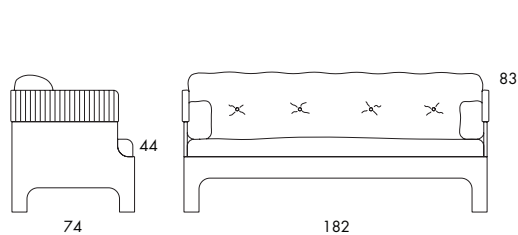

Koja is also available as an easy chair and a 3-seat sofa.

**S53L** 34 kg | 0.95 m<sup>3</sup>/pc

	<b>S53L</b>
Seat height	44
Overall height	83
Seat width	137
Overall width	140
Seat depth	55
Overall depth	74
Weight, kg	34
Cbm	0.95

**S53H** 47 kg | 1.4 m<sup>3</sup>/pc

	<b>S53H</b>
Seat height	44
Overall height	121
Seat width	137
Overall width	140
Seat depth	55
Overall depth	74
Weight, kg	47
Cbm	1.4

**S52L** 40 kg | 1.35 m<sup>3</sup>/pc**S52H** 60 kg | 2.0 m<sup>3</sup>/pc

Koja is also available as an easy chair and a 2-seat sofa.

**S52L** 40 kg | 1.35 m<sup>3</sup>/pc

	<b>S52L</b>
Seat height	44
Overall height	83
Seat width	177
Overall width	182
Seat depth	55
Overall depth	74
Weight, kg	40
Cbm	1.35/pc

**S52H** 60 kg | 2.0 m<sup>3</sup>/pc

	<b>S52H</b>
Seat height	44
Overall height	121
Seat width	177
Overall width	182
Seat depth	55
Overall depth	74
Weight, kg	60
Cbm	2